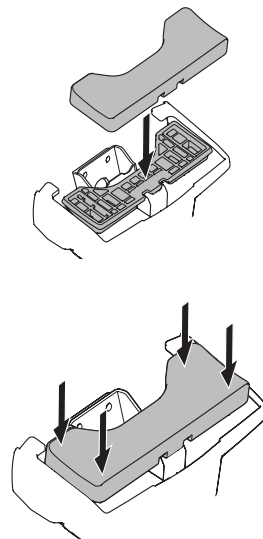

THULE WingBar Evo	THULE WingBar Edge	THULE WingBar	THULE SquareBar	Evo X (scale)	Edge X (scale)
AUDI A7, 5-dr Hatchback, 18-				45,5	F

THULE ProBar	THULE SlideBar			X (mm/inch)	
AUDI A7, 5-dr Hatchback, 18-				1106 mm / 43 1/2"	

THULE WingBar Evo	THULE WingBar Edge	THULE WingBar	THULE SquareBar	Evo Y (scale)	Edge Y (scale)
AUDI A7, 5-dr Hatchback, 18-				42,5	L

THULE ProBar	THULE SlideBar			Y (mm/inch)	
AUDI A7, 5-dr Hatchback, 18-				1076 mm / 42 3/8"	

	W (mm/inch)	Z (mm/inch)
AUDI A7, 5-dr Hatchback, 18-	760 mm / 29 7/8"	175 mm / 6 7/8"