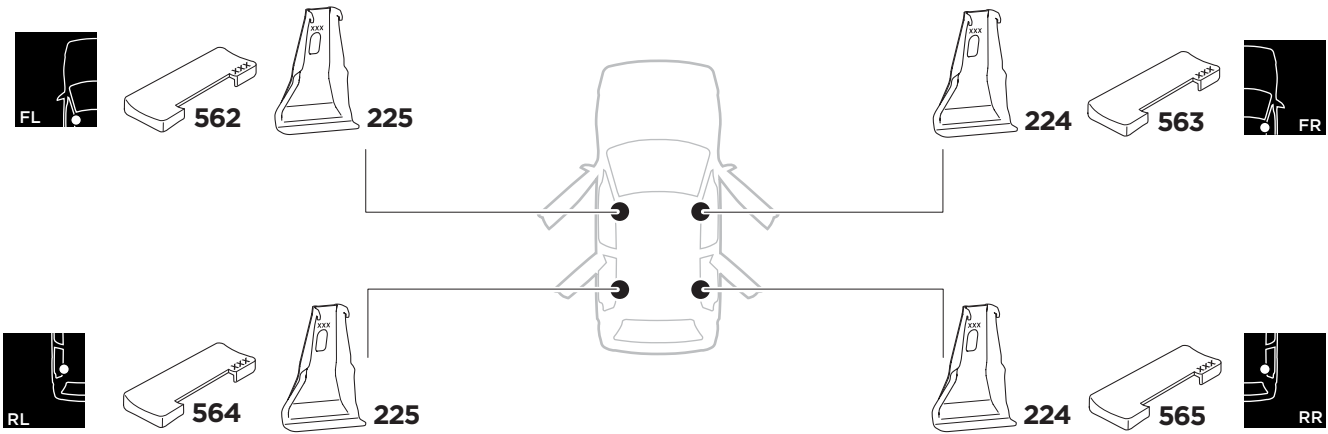

1

Kit 5164

AUDI A7, 5-dr Hatchback, 18-

ISO 11154-E