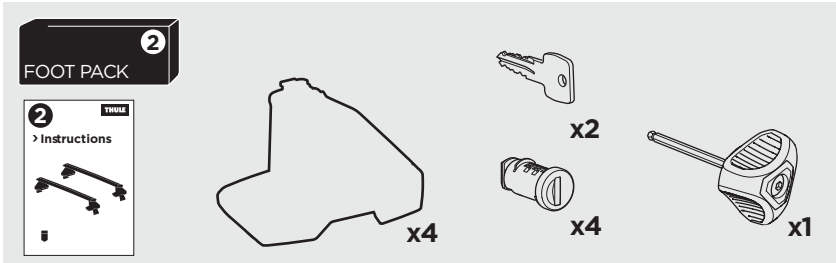

1

Kit 5164

AUDI A7, 5-dr Hatchback, 18-

ISO 11154-E