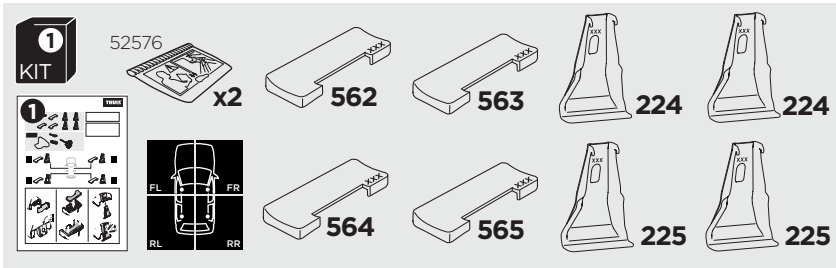

1

Kit 5164

AUDI A7, 5-dr Hatchback, 18-

ISO 11154-E