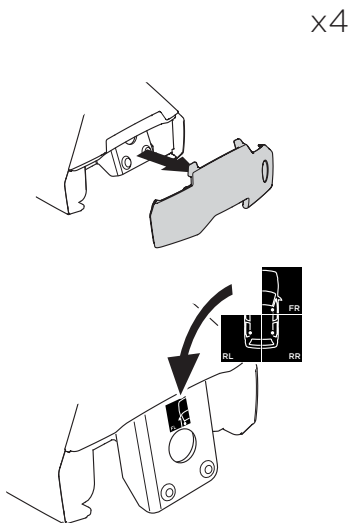

1

Kit 5164

AUDI A7, 5-dr Hatchback, 18-

ISO 11154-E

1

2

x4

3